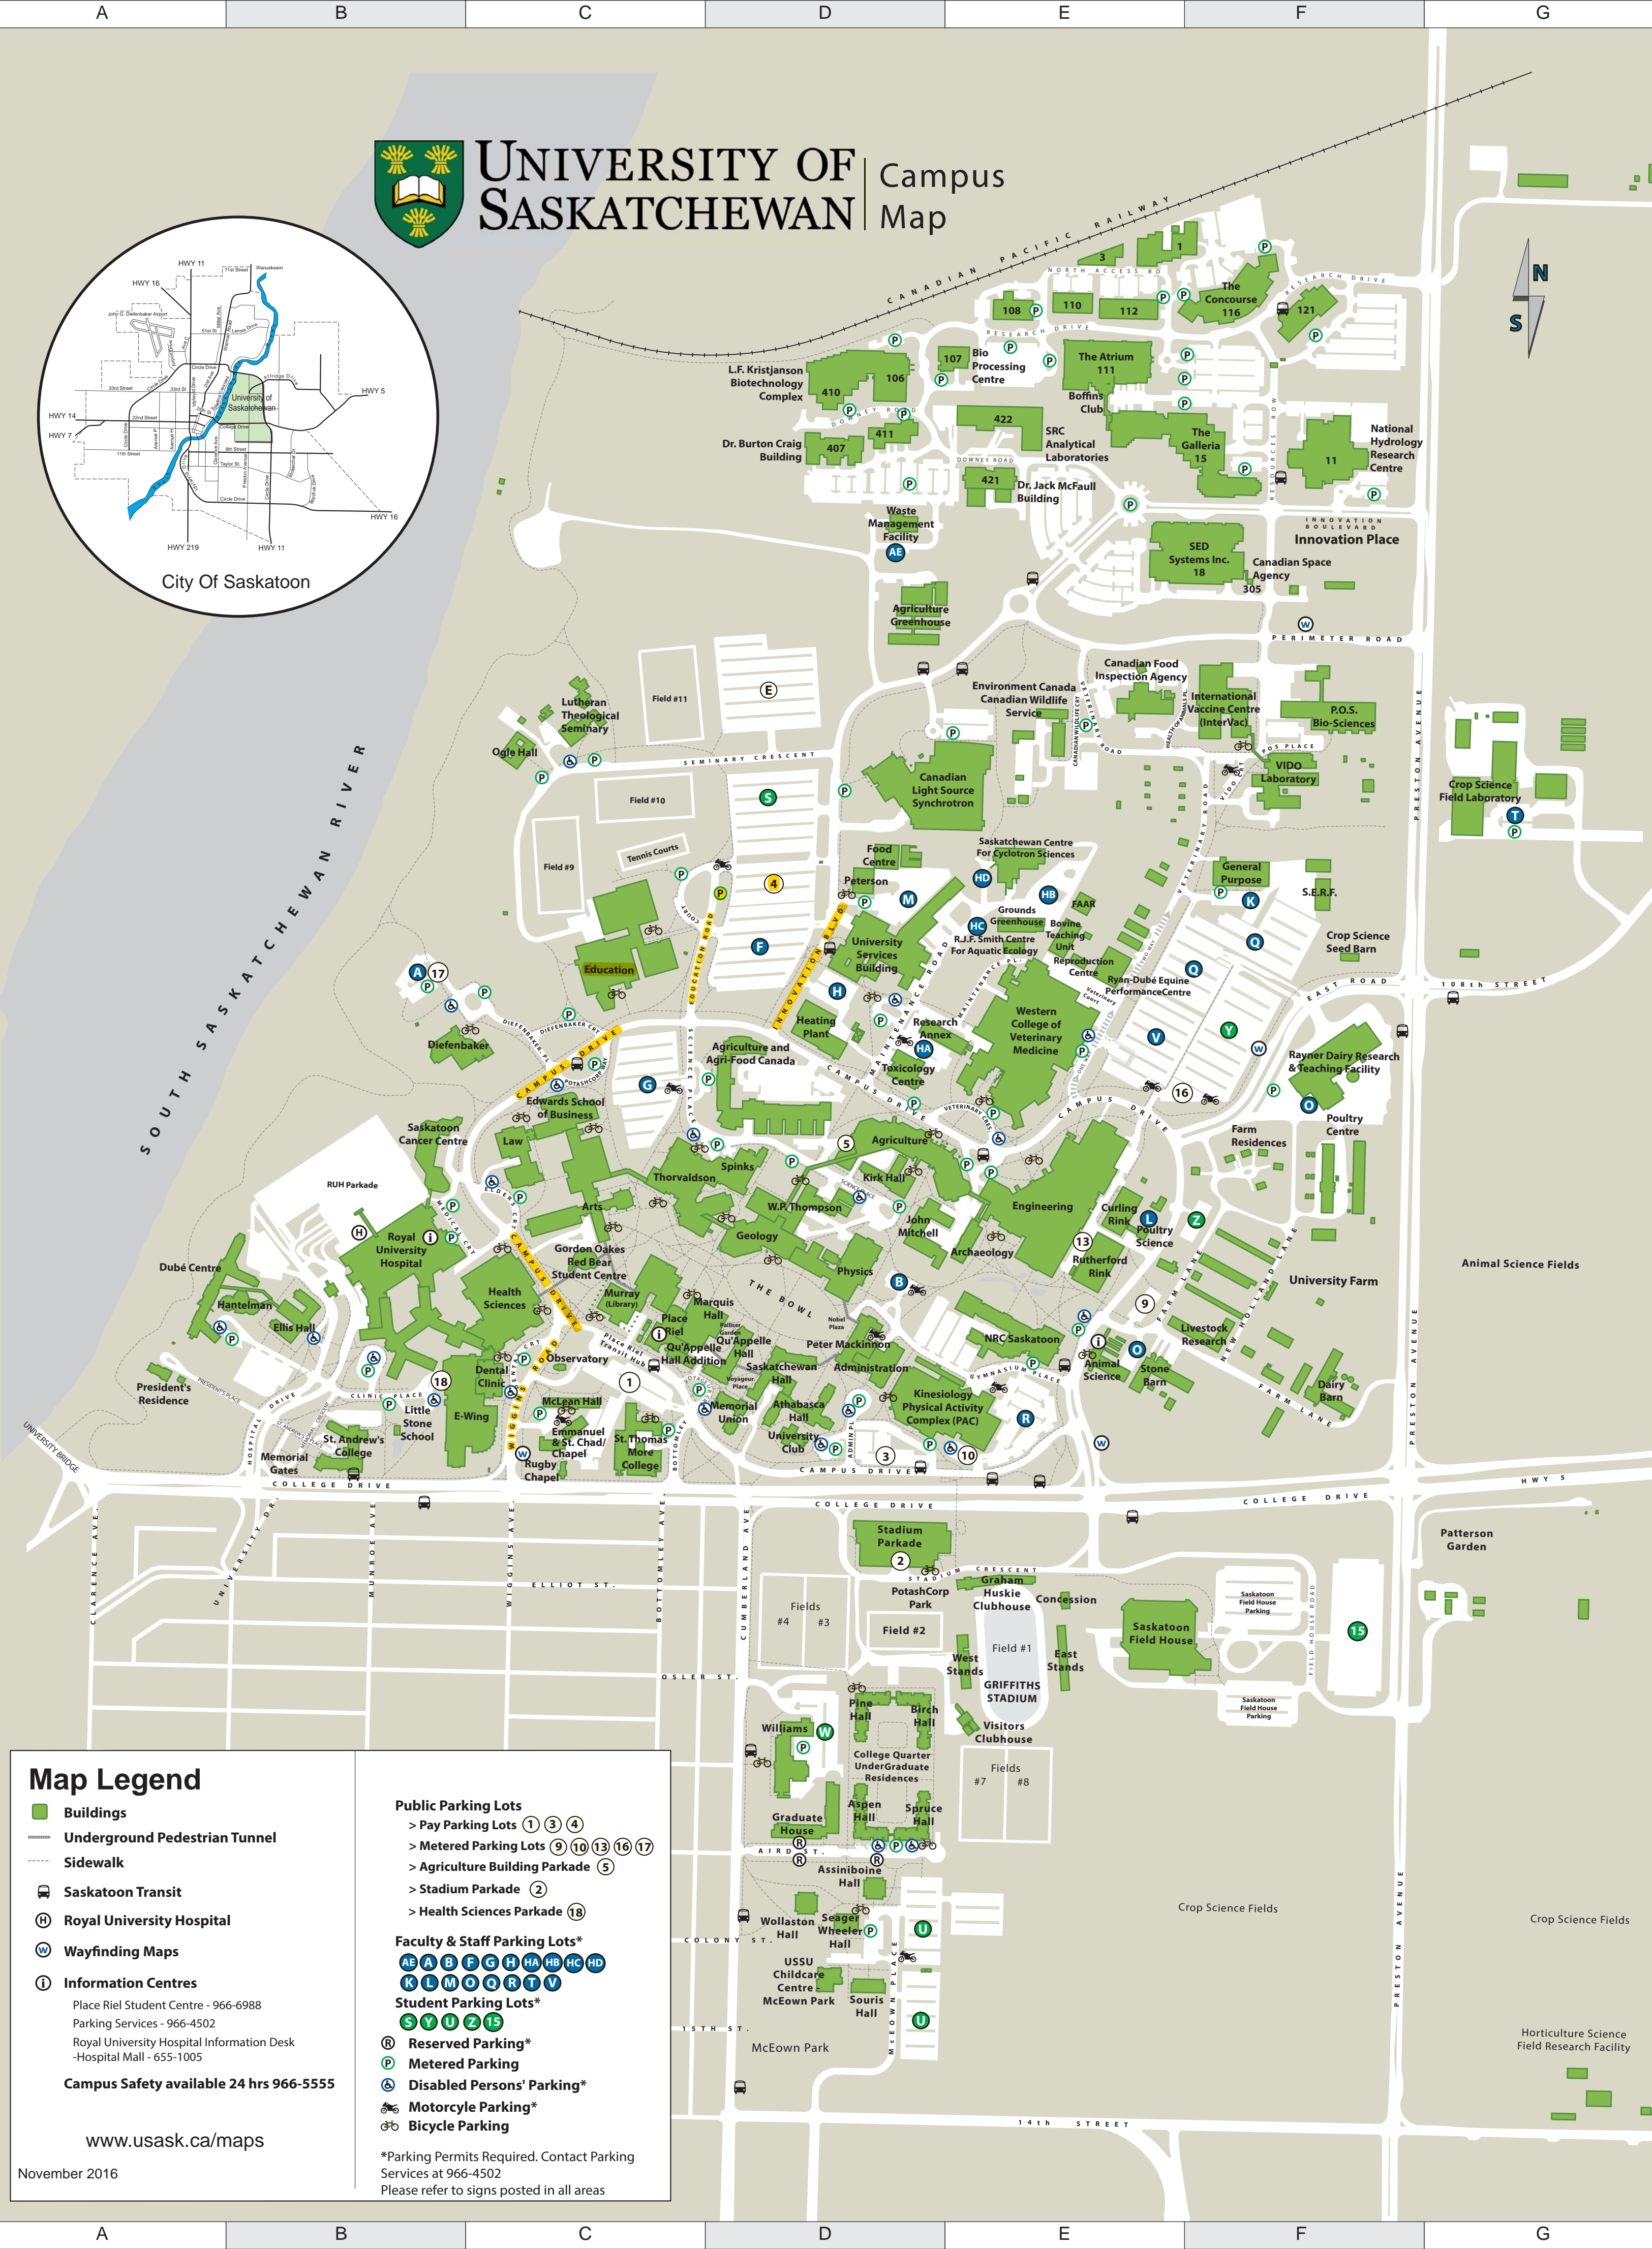

UNIVERSITY OF SASKATCHEWAN Campus Map

City of Saskatoon

Map Legend

- Buildings
- Underground Pedestrian Tunnel
- Sidewalk
- Saskatoon Transit
- Royal University Hospital
- Wayfinding Maps
- Information Centres
 - Place Riel Student Centre - 966-6988
 - Parking Services - 966-4502
 - Royal University Hospital Information Desk - Hospital Mall - 655-1005
- Campus Safety available 24 hrs 966-5555**

- Public Parking Lots**
 - > Pay Parking Lots ① ③ ④
 - > Metered Parking Lots ⑨ ⑩ ⑬ ⑭ ⑰ ⑱
 - > Agriculture Building Parkade ⑤
 - > Stadium Parkade ②
 - > Health Sciences Parkade ⑮
- Faculty & Staff Parking Lots***
 - AE AB AF AG AH HA HB HC HD
 - KL LM OQ RT V
- Student Parking Lots***
 - S Y U Z 15
- Reserved Parking*
- Metered Parking
- Disabled Persons' Parking*
- Motorcycle Parking*
- Bicycle Parking

*Parking Permits Required. Contact Parking Services at 966-4502
Please refer to signs posted in all areas

www.usask.ca/maps

November 2016