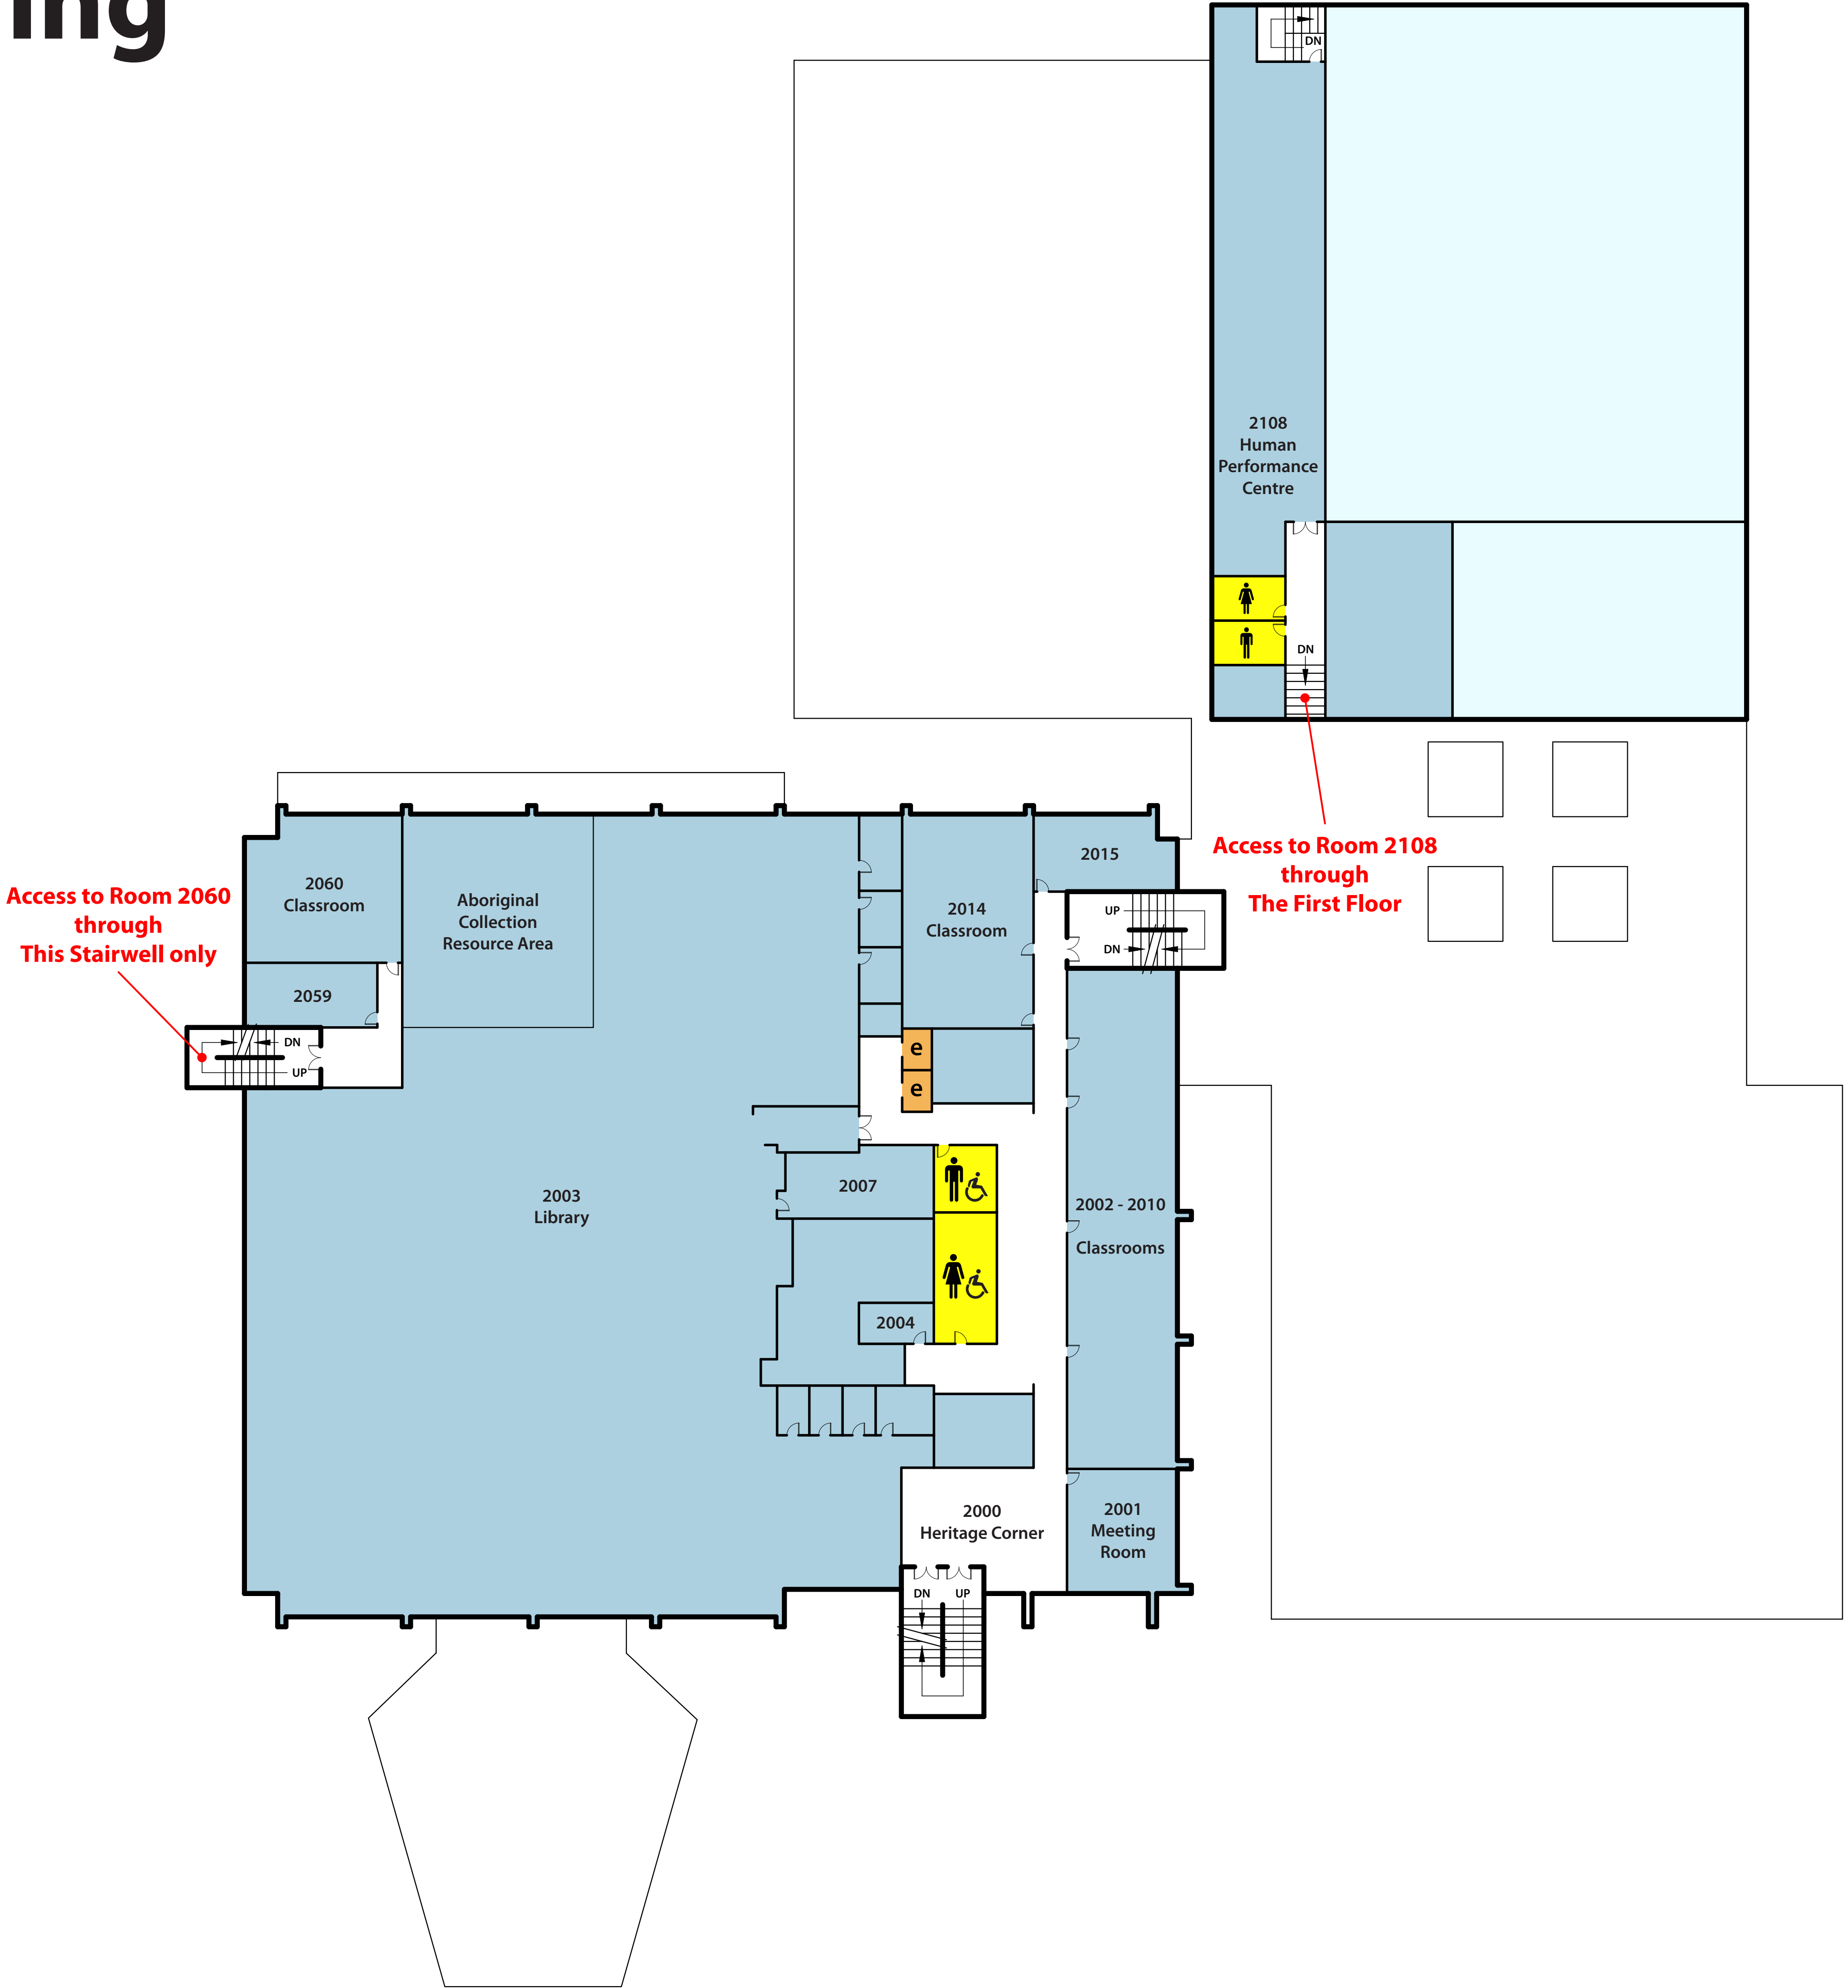

Education Building

Second Floor

Directory

2nd Floor

- 2000 Heritage Corner
- 2003 Library
- 2108 Human Performance Centre
- 2001 Meeting Room
- 2060 Classroom

e Elevator