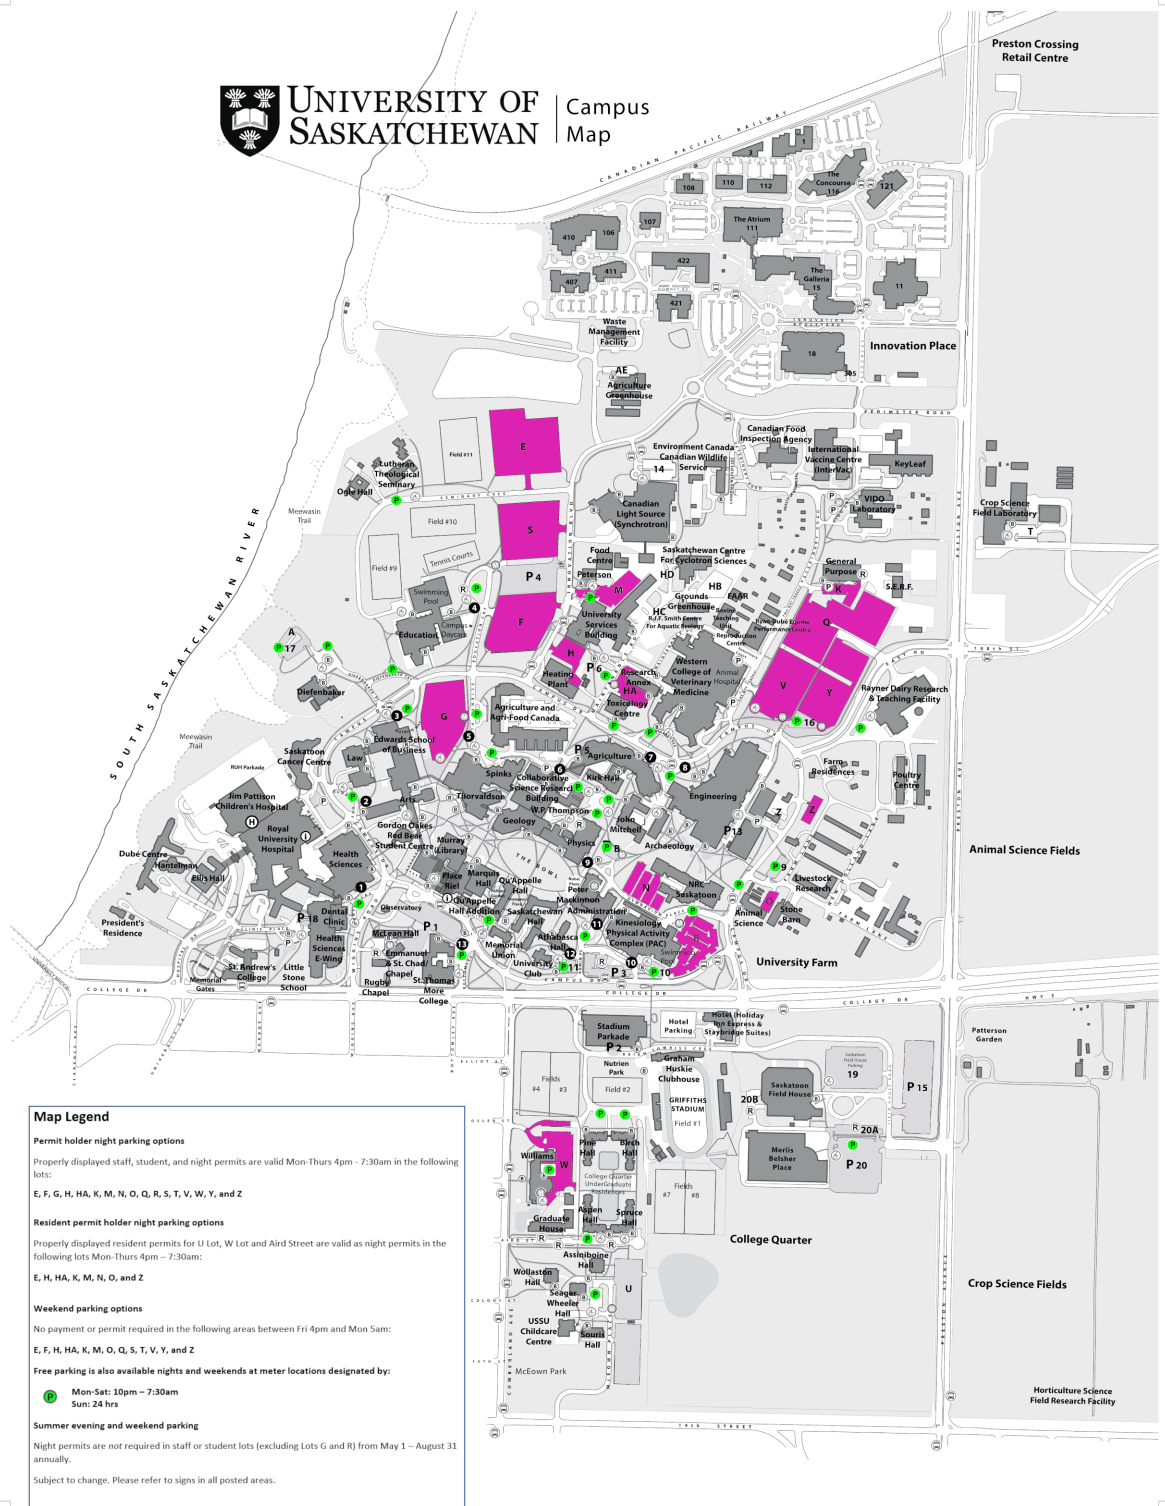

UNIVERSITY OF SASKATCHEWAN

Campus Map

SOUTH SASKATCHEWAN RIVER

Preston Crossing Retail Centre

Map Legend

Permit holder night parking options

E, F, G, H, HA, K, M, N, O, Q, R, S, T, V, W, Y, and Z

Resident permit holder night parking options

E, H, HA, K, M, N, O, and Z

Weekend parking options

E, F, H, HA, K, M, O, Q, S, T, V, Y, and Z

- Mon-Sat: 10pm - 7:30am
- Sun: 24 hrs

Summer evening and weekend parking

Animal Science Fields

Crop Science Fields

College Quarter

University Farm

Innovation Place